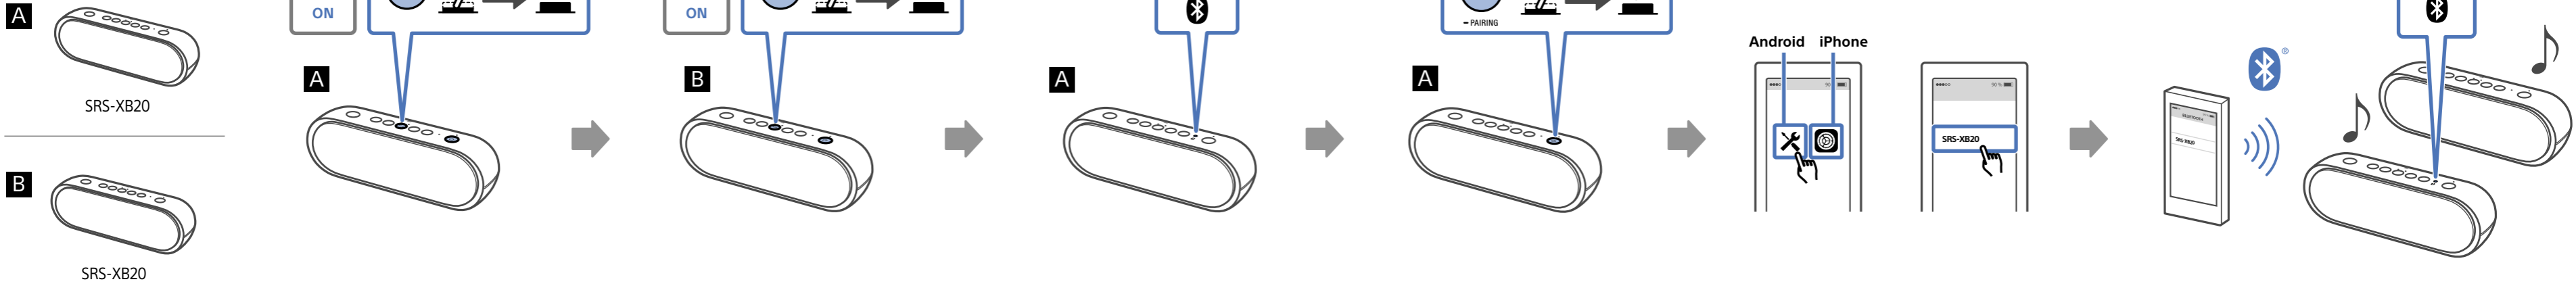

SRS-XB20

4-693-259-11(1)
©2017 Sony Corporation Printed in China

* 4 6 9 3 2 5 9 1 1 * (1)

1

DC IN 5V

CHARGE ⏱ 12 h : 00 m (500mA) CHARGE
⏱ 04 h : 00 m (1.5A)

2

Android iPhone

3

Speaker Add

Wireless Party Chain

Android / iPhone

SongPal

<http://sonyapp.jp/songpal.html>

i

http://rd1.sony.net/help/speaker/srs-xb20/h_zz/