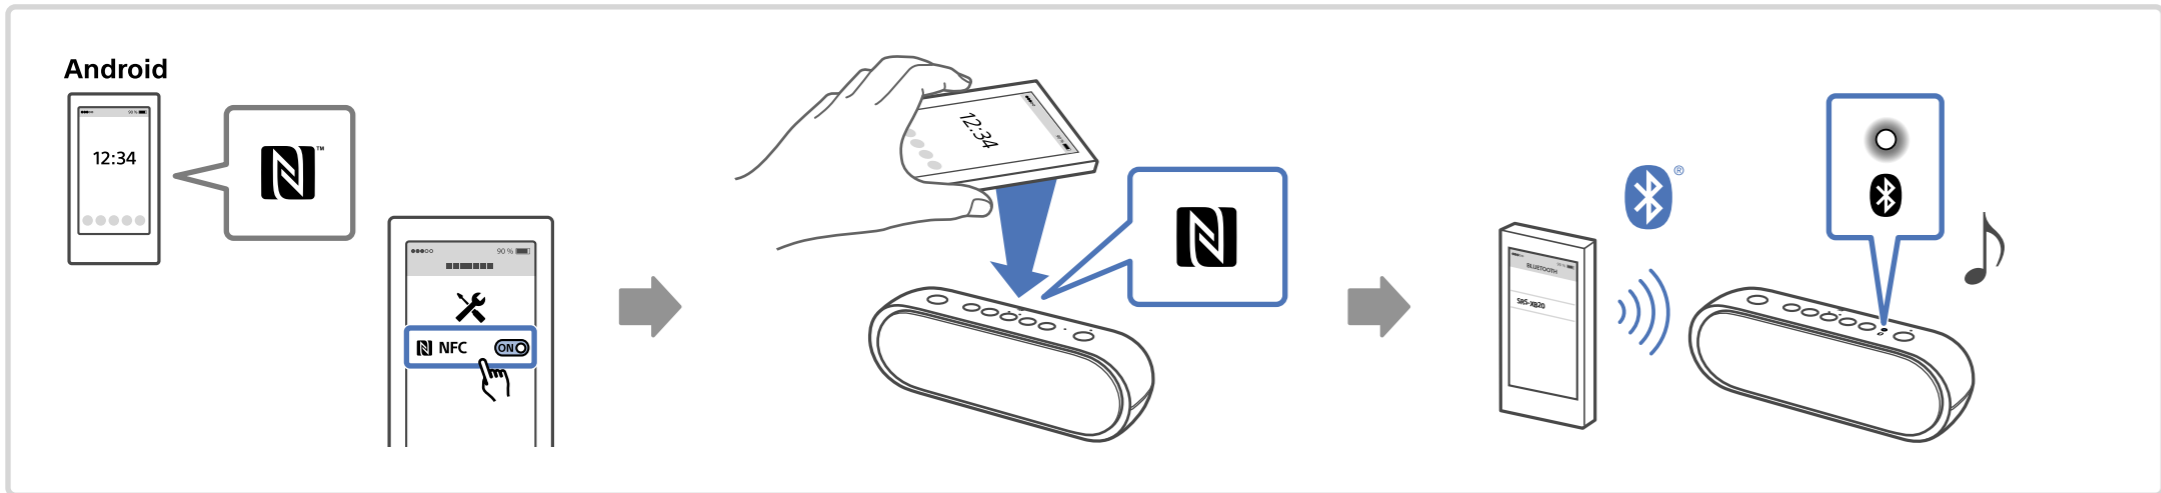

SRS-XB20

4-693-259-11(1)
©2017 Sony Corporation Printed in China

* 4 6 9 3 2 5 9 1 1 * (1)

1

DC IN 5V

CHARGE ⏱ 12 h : 00 m (500mA) CHARGE
⏱ 04 h : 00 m (1.5A)

2

Android iPhone

3

Speaker Add

Wireless Party Chain

Android / iPhone

SongPal

<http://sonyapp.jp/songpal.html>

i

http://rd1.sony.net/help/speaker/srs-xb20/h_zz/