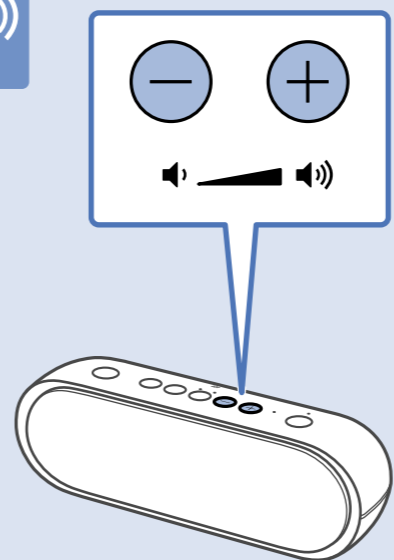

SRS-XB20

4-693-259-11(1)
©2017 Sony Corporation Printed in China

* 4 6 9 3 2 5 9 1 1 * (1)

1

DC IN 5V

CHARGE ⏱ 12 h : 00 m (500mA) CHARGE
⏱ 04 h : 00 m (1.5A)

2

Android iPhone

3

Speaker Add

Wireless Party Chain

Android / iPhone

SongPal

<http://sonyapp.jp/songpal.html>

i

http://rd1.sony.net/help/speaker/srs-xb20/h_zz/