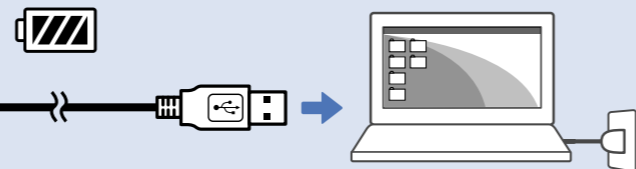

SRS-XB20

4-693-259-11(1)
©2017 Sony Corporation Printed in China

* 4 6 9 3 2 5 9 1 1 * (1)

1

DC IN 5V

CHARGE ⏱ 12 h : 00 m (500mA) CHARGE
⏱ 04 h : 00 m (1.5A)

2

Android iPhone

3

Speaker Add

Wireless Party Chain

Android / iPhone

SongPal

<http://sonyapp.jp/songpal.html>

i

http://rd1.sony.net/help/speaker/srs-xb20/h_zz/