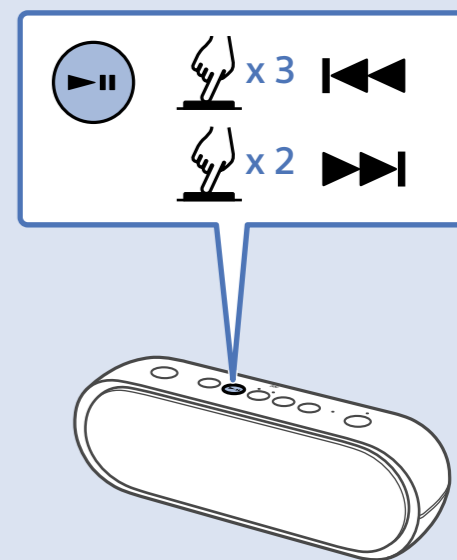

SRS-XB20

4-693-259-11(1)
©2017 Sony Corporation Printed in China

* 4 6 9 3 2 5 9 1 1 * (1)

1

DC IN 5V

CHARGE ⏱ 12 h : 00 m (500mA) CHARGE
⏱ 04 h : 00 m (1.5A)

2

Android iPhone

3

Speaker Add

Wireless Party Chain

Android / iPhone

SongPal

<http://sonyapp.jp/songpal.html>

i

http://rd1.sony.net/help/speaker/srs-xb20/h_zz/