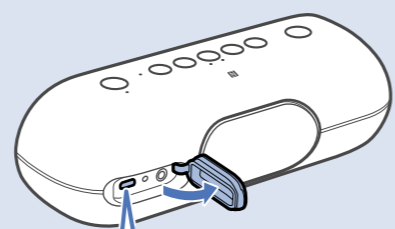

SRS-XB20

4-693-259-11(1)
©2017 Sony Corporation Printed in China

* 4 6 9 3 2 5 9 1 1 * (1)

1

DC IN 5V

CHARGE ⏱ 12 h : 00 m (500mA) CHARGE
⏱ 04 h : 00 m (1.5A)

2

Android iPhone

3

Speaker Add

Wireless Party Chain

Android / iPhone

SongPal

<http://sonyapp.jp/songpal.html>

i

http://rd1.sony.net/help/speaker/srs-xb20/h_zz/