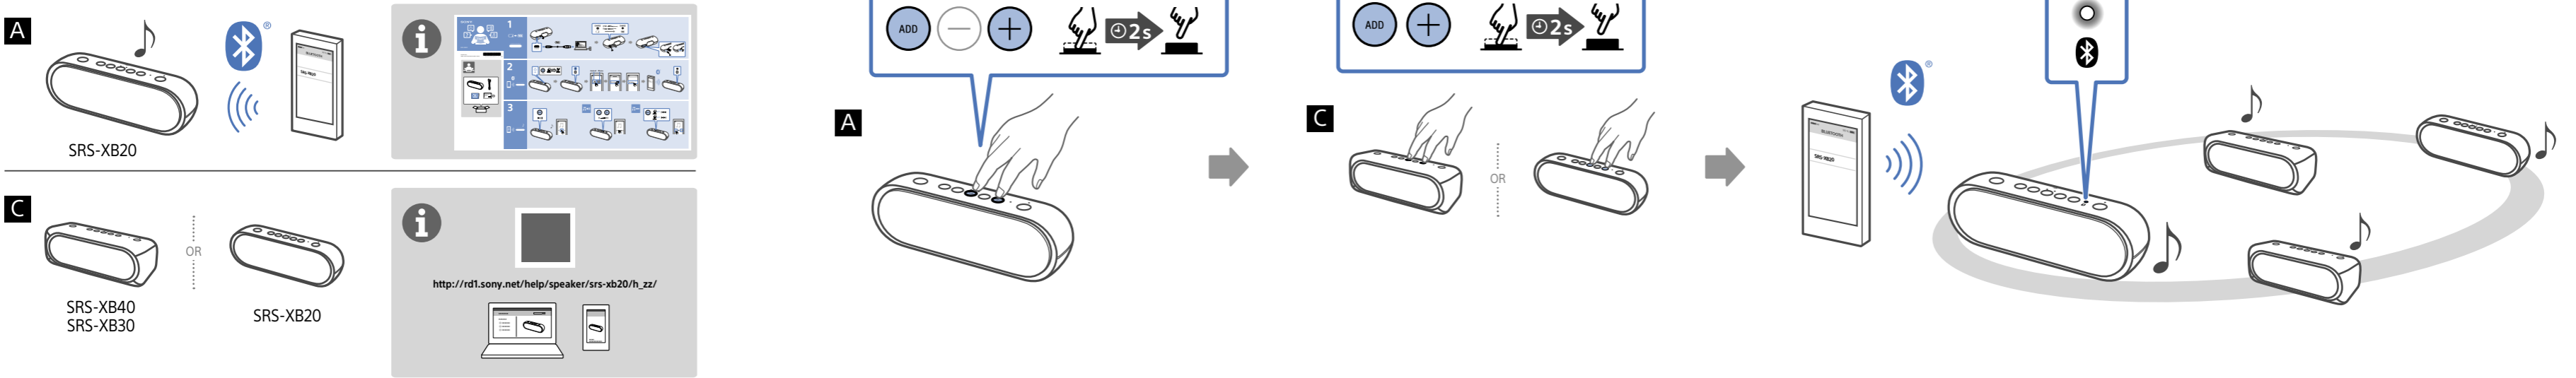

SRS-XB20

4-693-259-11(1)
©2017 Sony Corporation Printed in China

* 4 6 9 3 2 5 9 1 1 * (1)

1

DC IN 5V

CHARGE ⏱ 12 h : 00 m (500mA) CHARGE
⏱ 04 h : 00 m (1.5A)

2

Android iPhone

3

Speaker Add

Wireless Party Chain

Android / iPhone

SongPal

<http://sonyapp.jp/songpal.html>

i

http://rd1.sony.net/help/speaker/srs-xb20/h_zz/