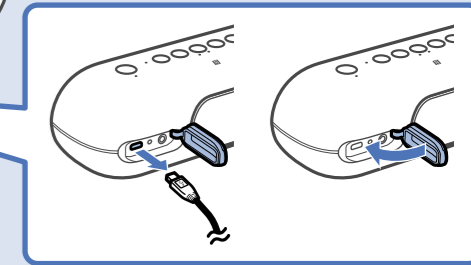

SRS-XB20

4-693-259-11(1)
©2017 Sony Corporation Printed in China

* 4 6 9 3 2 5 9 1 1 * (1)

1

DC IN 5V

CHARGE ⏱ 12 h : 00 m (500mA) CHARGE
⏱ 04 h : 00 m (1.5A)

2

Android iPhone

3

Speaker Add

Wireless Party Chain

Android / iPhone

SongPal

<http://sonyapp.jp/songpal.html>

i

http://rd1.sony.net/help/speaker/srs-xb20/h_zz/