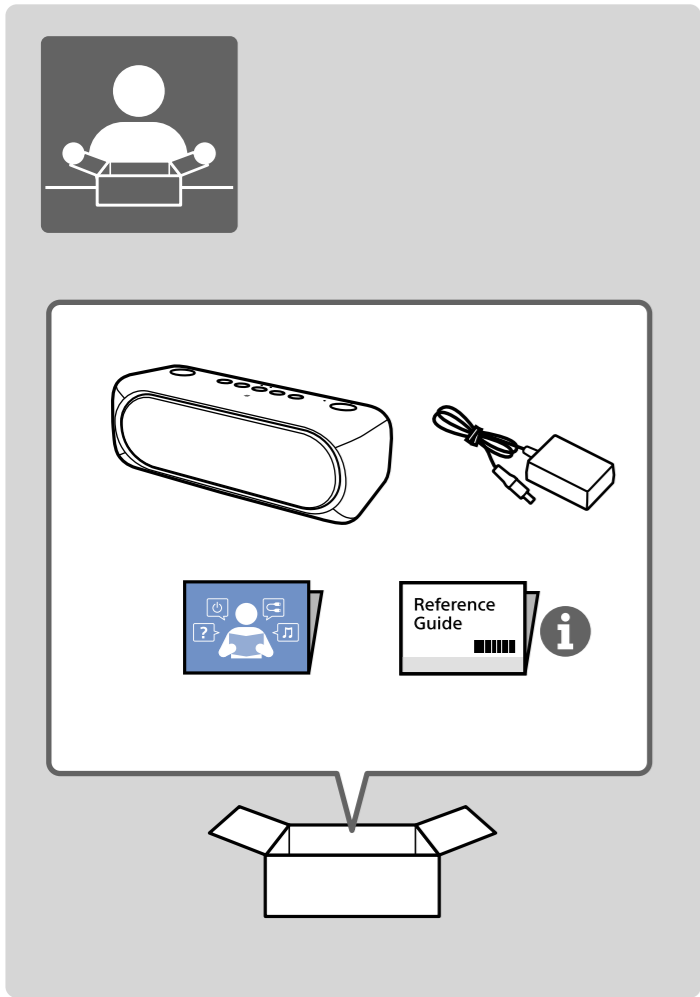

START

SRS-XB30

4-693-384-11(1)

©2017 Sony Corporation Printed in China

* 4 6 9 3 3 8 4 1 1 * (1)

1

2

3

Speaker Add

Wireless Party Chain

Android / iPhone

SongPal

<http://sonyapp.jp/songpal.html>

i

http://rd1.sony.net/help/speaker/srs-xb30/h_zz/